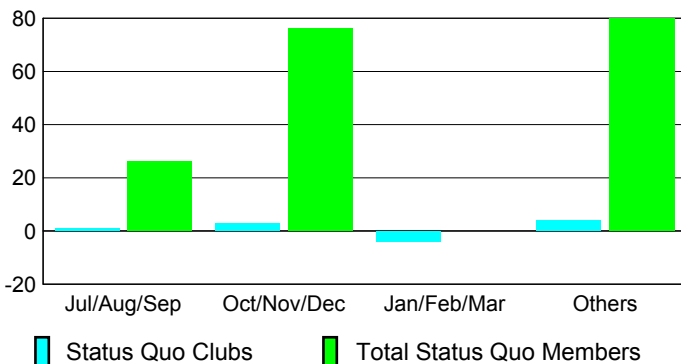

Club Results 2008-2009

Goal, New, Dropped, Gain/Loss

Comparison of Club Gain/Loss

Current Year Compared to the Previous Year

YTD Status Quo Clubs 2008-2009

Status Quo Clubs Compared to Status Quo Members

MEMBERSHIP

Membership Results 2008-2009

Membership 2007-2008

Month	Net Memb Goal	Actual New Memb	Actual Dropped Memb	Gain/Loss of Memb	Gain/Loss of Memb
Jul/Aug/Sep	50	135	-153	-18	10
Oct/Nov/Dec	120	164	-89	75	11
Jan/Feb/Mar	65	163	-56	107	-46
Apr/May/Jun	250	194	-132	62	168
Totals	485	656	-430	226	143