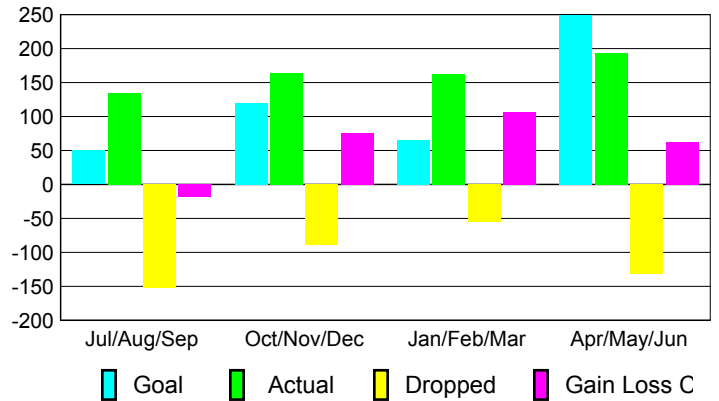

Membership Results 2008-2009

Goal, New, Dropped, Gain/Loss

Comparison of Membership Gain/Loss

Current Year Compared to the Previous Year