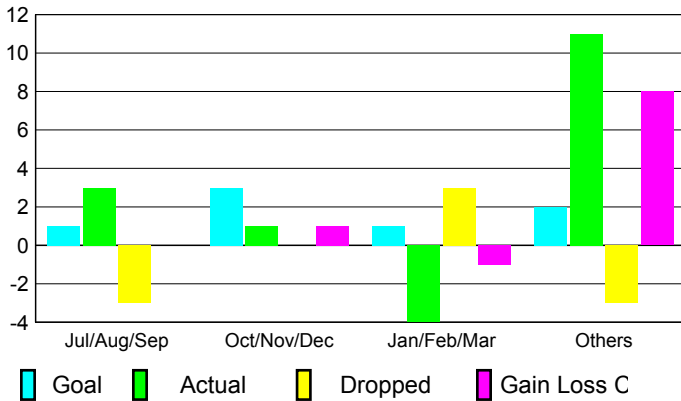

2008-2009 GMT Quarterly Report for District (or Undistricted) **District 301A2**

GMT: Doctor DATUK K NAGARATNA

Location: PHILIPPINES

GMT CA: 5

CLUBS

Club Results 2008-2009

Clubs 2007-2008

Month	New Club Goal	Actual New Clubs	Actual Dropped Clubs	Gain/Loss of Clubs	Gain/Loss of Clubs
Jul/Aug/Sep	1	3	-3	0	0
Oct/Nov/Dec	3	1	0	1	0
Jan/Feb/Mar	1	-4	3	-1	-4
Apr/May/Jun	2	11	-3	8	6
Totals	7	11	-3	8	2

Club Results 2008-2009

Goal, New, Dropped, Gain/Loss

Comparison of Club Gain/Loss

Current Year Compared to the Previous Year

YTD Status Quo Clubs 2008-2009

Status Quo Clubs Compared to Status Quo Members

MEMBERSHIP

Membership Results 2008-2009

Membership 2007-2008

Month	Net Memb Goal	Actual New Memb	Actual Dropped Memb	Gain/Loss of Memb	Gain/Loss of Memb
Jul/Aug/Sep	50	135	-153	-18	10
Oct/Nov/Dec	120	164	-89	75	11
Jan/Feb/Mar	65	163	-56	107	-46
Apr/May/Jun	250	194	-132	62	168
Totals	485	656	-430	226	143