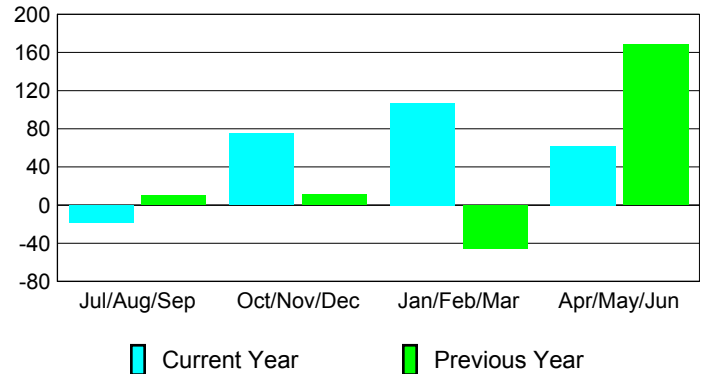

Membership Results 2008-2009

Membership 2007-2008

Month	Net Memb Goal	Actual New Memb	Actual Dropped Memb	Gain/Loss of Memb	Gain/Loss of Memb
Jul/Aug/Sep	50	135	-153	-18	10
Oct/Nov/Dec	120	164	-89	75	11
Jan/Feb/Mar	65	163	-56	107	-46
Apr/May/Jun	250	194	-132	62	168
Totals	485	656	-430	226	143

Membership Results 2008-2009

Goal, New, Dropped, Gain/Loss

Comparison of Membership Gain/Loss

Current Year Compared to the Previous Year

Gender Comparison 2008-2009

Jul/Aug/Sep

Oct/Nov/Dec

Jan/Feb/Mar