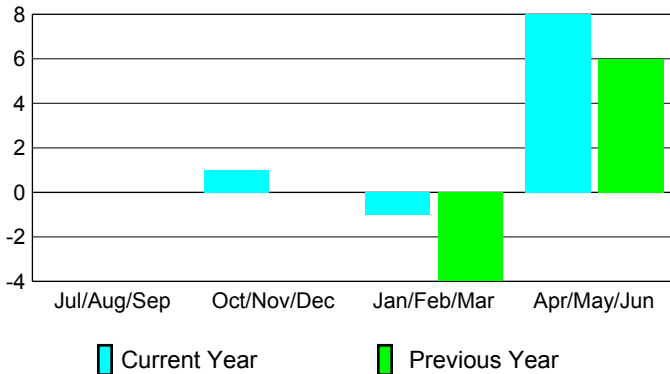

2008-2009 GMT Quarterly Report for District (or Undistricted) **District 301A2**

GMT: Doctor DATUK K NAGARATNA

Location: PHILIPPINES

GMT CA: 5

CLUBS

Club Results 2008-2009

Clubs 2007-2008

Month	New Club Goal	Actual New Clubs	Actual Dropped Clubs	Gain/Loss of Clubs	Gain/Loss of Clubs
Jul/Aug/Sep	1	3	-3	0	0
Oct/Nov/Dec	3	1	0	1	0
Jan/Feb/Mar	1	-4	3	-1	-4
Apr/May/Jun	2	11	-3	8	6
Totals	7	11	-3	8	2

Club Results 2008-2009

Goal, New, Dropped, Gain/Loss

Comparison of Club Gain/Loss

Current Year Compared to the Previous Year

YTD Status Quo Clubs 2008-2009

Status Quo Clubs Compared to Status Quo Members

MEMBERSHIP